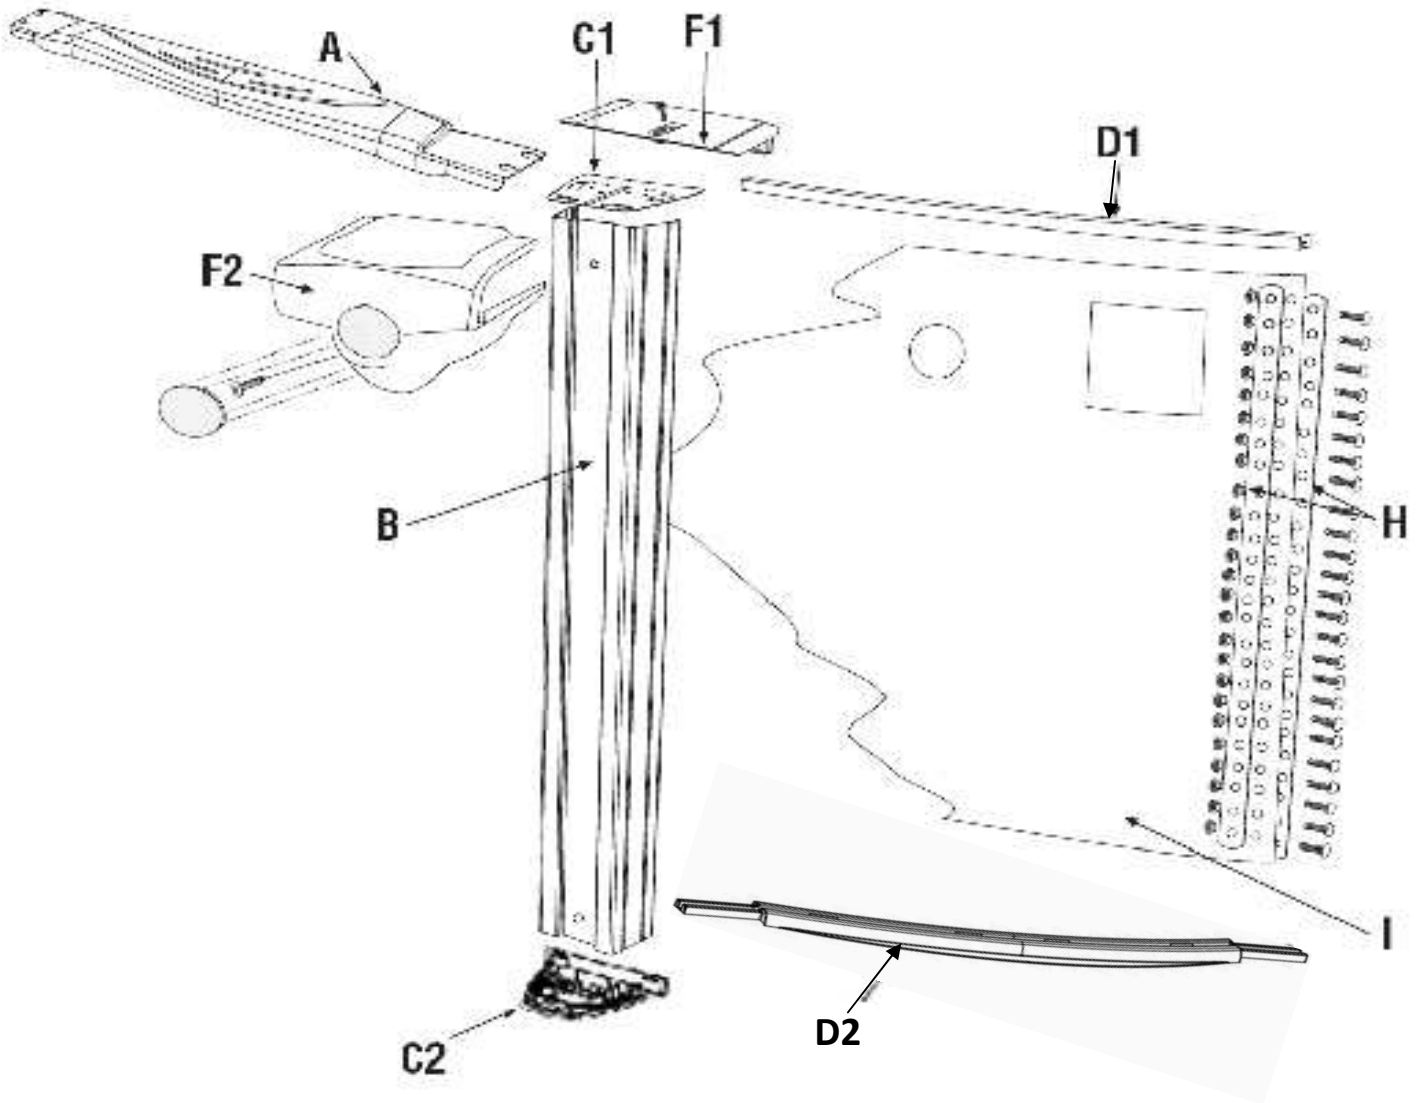

Mediterranean / Magnus RTR  
PMAG-54RSRSRSB10  
Round

Product Description :

Magnus Round

Revised Sept 2014

Product Code :

PMAG-54RSRSRSB10

				Quantity required for installation (by pool size)						
Index#	Description	Parts #	Length	12	15	18	21	24	27	30
A	Top ledge	AR744-001-R		8	10	12	14	16	18	20
B	Upright	ART811-R12954M	53,750"	8	10	12	14	16	18	20
C1	Top plate	21120A		8	10	12	14	16	18	20
C2	Bottom plate	CG21120B		8	10	12	14	16	18	20
D1	Stabilizer 12D	1255612	55,750"	8						
D1	Stabilizer 15D	1255615	55,875"		10					
D1	Stabilizer 18D	1255618	55,875"			12				
D1	Stabilizer 21D	1255621	55,750"				14			
D1	Stabilizer 24D	1255624	56,125"					16		
D1	Stabilizer 27D	1255627	55,688"						18	
D1	Stabilizer 30D	1255630	56,000"							20
D2	Bottom rail	1525515	55,250"	8	10					
D2	Bottom rail	1525524	55,250"			12	14	16	18	
D2	Bottom rail	1525530	55,250"							20
F1/F2	Ledge cover	AR211-23120ABC		8	10	12	14	16	18	20
H	Steel bars	11825	54,000"	2	2	2	2	2	2	2
I	Wall			1	1	1	1	1	1	1
	Hardware bag for pool	SACV12X34-58	#12 screw 3/4	1						
	Hardware bag for pool	SACV12X34-66	#12 screw 3/4		1					
	Hardware bag for pool	SACV12X34-74	#12 screw 3/4			1				
	Hardware bag for pool	SACV12X34-86	#12 screw 3/4				1			
	Hardware bag for pool	SACV12X34-98	#12 screw 3/4					1		
	Hardware bag for pool	SACV12X34-113	#12 screw 3/4						1	
	Hardware bag for pool	SACV12X34-129	#12 screw 3/4							1
	Hardware bag for pool	SACVHL12144-35	# 12screw 1 1/4	1						
	Hardware bag for pool	SACVHL12144-42	#12 screw 1 1/4		1					
	Hardware bag for pool	SACVHL12144-53	#12 screw 1 1/4			1				
	Hardware bag for pool	SACVHL12144-63	#12 screw 1 1/4				1			
	Hardware bag for pool	SACVHL12144-74	#12 screw 1 1/4					1	1	
	Hardware bag for pool	SACVHL12144-84	#12 screw 1 1/4							1
	Hardware for wall	1050000054		1	1	1	1	1	1	1
	Instruction DVD	SACWBI36876		1	1	1	1	1	1	1
	Addendum	B40010FA		1	1	1	1	1	1	1